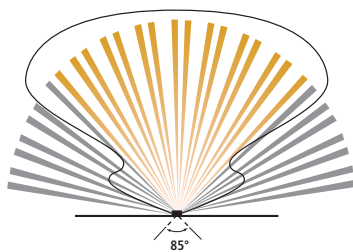

Side view

Top view

No Alarm (Triple AND)
PET-IMMUNITY

85°

BOBBY SERIES CURTAIN MOTION DETECTORS

The first curtain detector with beams at 90°

Side view

Alarm