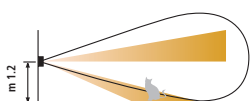

Side view

Top view

No Alarm (Triple AND)
PET-IMMUNITY

85°

BOBBY SERIES CURTAIN MOTION DETECTORS

The first curtain detector with beams at 90°

Side view

Alarm