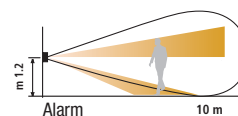

Side view

Top view

No Alarm (Triple AND)
PET-IMMUNITY

85°

BOBBY SERIES CURTAIN MOTION DETECTORS

The first curtain detector with beams at 90°

Side view

Alarm