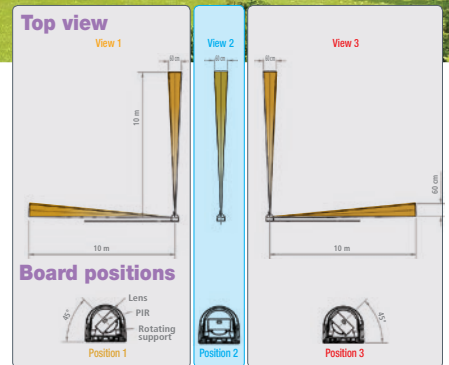

Side view

Top view

No Alarm (Triple AND)
PET-IMMUNITY

85°

BOBBY SERIES CURTAIN MOTION DETECTORS

The first curtain detector with beams at 90°

Side view

Alarm

Top view

View 1

View 2

View 3

Board positions

Lens

PIR

Rotating support