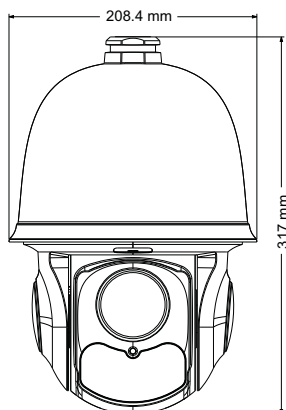

AVAILABLE ACCESSORIES

WALL MOUNT

DIMENSIONS

Model	IPTVT830
Specifications	
Camera	
Image Sensor	1 / 2.8" Progressive CMOS
Effective Pixels	2048 x 1536
Horizontal Resolution	1300 TVL
Min. Illumination	0 Lux
IR Distance	100 m
White Balance	Auto / Manual
WDR	120dB
S / N Ratio	Max 48dB
Day / Light	Auto / Manual
Focus Mode	Auto / Manual
Lens	30x Zoom, f = 4.5 ~ 135 mm, F1.6 ~ F4.4
PTZ	
Pan Range	360° endless rotation
Pan Speed	Preset speed : 150 °/s; Manual control speed : 0.5 ~ 80 °/s
Tilt Range	0 ~ 93° (auto rotation)
Tilt Speed	Preset speed : 120 °/s; Manual control speed : 0.5 ~ 70 °/s
System	
PTZ Control	Yes
Preset	360
Cruise	8
Track	4
Time Task	8
Scan	2
Home Position	Yes
Auto Flip	Yes
OSD Menu	English
Alarm Input	1
Alarm Output	1
Alarm Linkage	Yes
Network	
Compression	H.265
Frame Rate	1 ~ 30fps (25 fps)
Protocol	TCP / IP, UDP, DHCP, DDNS, NTP, RTSP, SMTP, FTP, PPPoE
Storage	SD card local storage, network remote storage
Smart Alarm	Motion Alarm, Sensor Alarm
Resolution	3MP (2048 x 1536), 1080P (1920 x 1080), 720P (1280 x 720), D1, CIF, 480 x 240
Multi-stream	Yes
Port	
Network Interface	10 Base-T / 100 Base-TX, RJ45
Audio	MIC input x 1, MIC output x 1
Others	
Control	Network
Power Supply	DC 24V / 2500 mA
Power Consumption	15 W (max 30W, IR on)
Working Environment	Temperature : - 30 °C ~ 60 °C; Humidity : less than 95%
Protection Level	IP66; TVS 6KV lightning protection, surge protection
Net Weight	3.77KG
Gross Weight	5.84KG(without bracket)
Dimensions (mm)	Φ 209 x 317