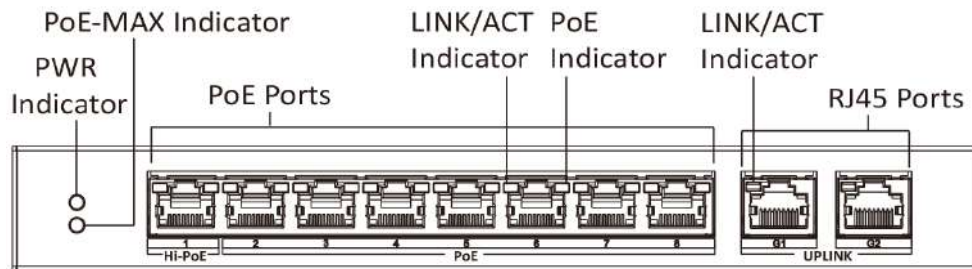

Physical Interface

Front panel: