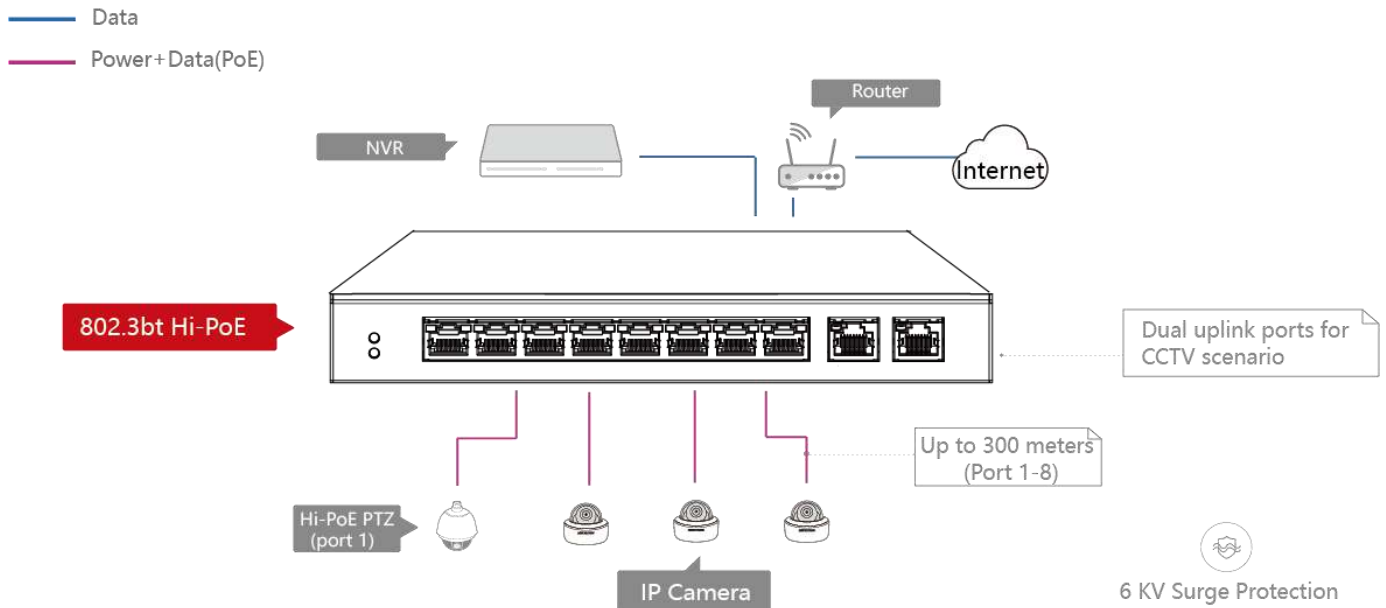

Specification

Model		DS-3E0310HP-E
Network parameters	Port number	1 × 10/100 Mbps Hi-PoE port, 7 × 10/100 Mbps PoE ports, and 2 × 10/100/1000 Mbps RJ45 ports
	Port type	RJ45 port, full duplex, MDI/MDI-X adaptive
	Standard	IEEE 802.3, IEEE 802.3u, IEEE 802.3x, IEEE 802.3ab, and IEEE 802.3z
	Forwarding mode	Store-and-forward switching
	Working mode	Standard mode (default); Extend mode
	Ports for long-distance transmission	Ports 1 to 8
	MAC address table	16 K
	Switching capacity	5.6 Gbps
	Packet forwarding rate	4.166 Mpps
	Internal cache	4 Mbits
PoE power supply	PoE standard	Port 1: IEEE 802.3af, IEEE 802.3at, IEEE 802.3bt Ports 2 to 8: IEEE 802.3af, IEEE 802.3at
	PoE power pin	Support 8-core power supply, Ethernet cable 1/2/3/6 and 4/5/7/8 provide power supply simultaneously.
	PoE port	Ports 1 to 8
	Max. port power	Port 1: 90 W Ports 2 to 8: 30 W
	PoE power budget	110 W
	Max. power consumption	120 W
General	Shell	Metal material, fan-free design
	Gross weight	1.22 kg (2.69 lb)
	Net weight	0.55 kg (1.21 lb)
	Dimension (L × H × D)	217.6 mm × 27.8 mm × 103.35 mm (8.6" × 1.1" × 4.1")
	Operating temperature	-10 °C to 55 °C (14 °F to 131 °F)
	Storage temperature	-40 °C to 85 °C (-40 °F to 185 °F)
	Operating humidity	5% to 95% (no condensation)
	Storage humidity	5% to 95% (no condensation)
	Power supply	48 VDC, 2.5 A
	Power consumption in idle	10 W
Approval	EMC	FCC (47 CFR Part 15, Subpart B); CE-EMC (EN 55032: 2015, EN 61000-3-2: 2014, EN 61000-3-3: 2013, EN 55024: 2010 +A1: 2015); RCM (AS/NZS CISPR 32: 2015); IC (ICES-003: Issue 6, 2016)
	Safety	UL (UL 60950-1); CB (IEC 60950-1:2005 + Am 1:2009 + Am 2:2013); CE-LVD (EN 60950-1:2005 + Am 1:2009 + Am 2:2013)
	Chemistry	CE-RoHS (2011/65/EU); WEEE (2012/19/EU); Reach (Regulation (EC) No 1907/2006)

Physical Interface

Front panel:

Back panel:

Available Model

DS-3E0310HP-E

Dimension (unit: mm)

Typical Application

Distributed by