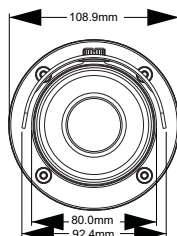

AVAILABLE ACCESSORIES

ACTVT912

Junction Box

ACTVT950

Corner Mount

ACTVT940

Pole Mount

DIMENSIONS

Model	HDTV650
Specifications	
Camera	
Image Sensor	1 / 2.5 "CMOS
Resolution	5MP / 4MP
Image Size	2592 x 1944
Video Output	AHD / TVI / CVI / CVBS
Image System	PAL / NTSC
Electronic Shutter	Auto; 1 / 25s ~ 1 / 100000s (PAL); 1 / 30s ~ 1 / 100000s (NTSC)
IR Distance	30 ~ 50 m
Frame Rate	5MP@20fps/4MP@30fps
Min. Illumination	Color : 0.001 lux@F1.2, AGC ON: B/W : 0 lux with IR
Lens	3.3 ~ 12 mm
Lens Mount	D14
Lens Adjustment	Manual/ OSD adjustment
S / N Ratio	≥52dB (AGC OFF)
Ingress Protection	IP66
Functions	
Function Control	OSD (COC Control)
Day & Night	ICR
Digital WDR	Yes
Digital NR	Yes (2D DNR)
AGC	Yes
Auto White Balance	Yes
BLC	Yes
Edge Brightness Compensation	Yes
Defogging	Yes
HLC	Yes
Sharpness	Yes
Mirror Image	Yes
Smart IR	Yes
Image Setting	Yes
Defect Correction	Auto / Manual
Language	English and Chinese
Angle Adjustment	Any angle
Others	
Power Supply	DC12V (± 10%)
Power Consumption	IR OFF : < 1W; IR ON : < 5W
Working Environment	- 20 °C ~ 50 °C, 10 % ~ 90 % (relative humidity)
Dimensions (mm)	Φ 109 x 284