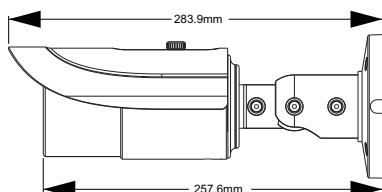

AVAILABLE ACCESSORIES

ACTVT912

Junction Box

ACTVT950

Corner Mount

ACTVT940

Pole Mount

DIMENSIONS

Model	HDTV650
Specifications	
Camera	
Image Sensor	1 / 2.5 "CMOS
Resolution	5MP / 4MP
Image Size	2592 x 1944
Video Output	AHD / TVI / CVI / CVBS
Image System	PAL / NTSC
Electronic Shutter	Auto; 1 / 25s ~ 1 / 100000s (PAL); 1 / 30s ~ 1 / 100000s (NTSC)
IR Distance	30 ~ 50 m
Frame Rate	5MP@20fps/4MP@30fps
Min. Illumination	Color : 0.001 lux@F1.2, AGC ON: B/W : 0 lux with IR
Lens	3.3 ~ 12 mm
Lens Mount	D14
Lens Adjustment	Manual/ OSD adjustment
S / N Ratio	≥52dB (AGC OFF)
Ingress Protection	IP66
Functions	
Function Control	OSD (COC Control)
Day & Night	ICR
Digital WDR	Yes
Digital NR	Yes (2D DNR)
AGC	Yes
Auto White Balance	Yes
BLC	Yes
Edge Brightness Compensation	Yes
Defogging	Yes
HLC	Yes
Sharpness	Yes
Mirror Image	Yes
Smart IR	Yes
Image Setting	Yes
Defect Correction	Auto / Manual
Language	English and Chinese
Angle Adjustment	Any angle
Others	
Power Supply	DC12V (± 10%)
Power Consumption	IR OFF : < 1W; IR ON : < 5W
Working Environment	- 20 °C ~ 50 °C, 10 % ~ 90 % (relative humidity)
Dimensions (mm)	Φ 109 x 284